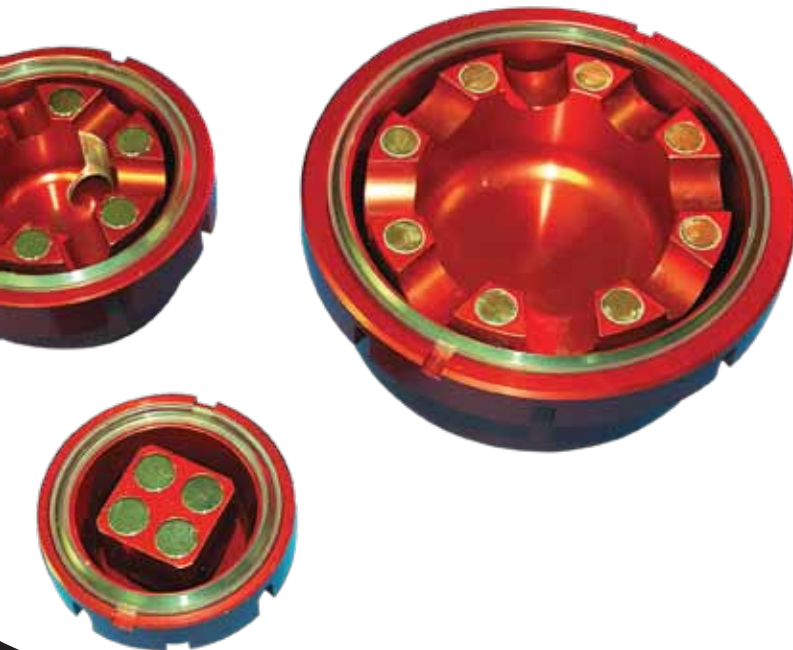

The subsequent cup configuration (patent pending) features pad printing with a smaller ink reservoir thereby saving material costs as well as reducing set-up and clean-up times by using disposable cup liners. The carbide metal doctor ring fits snugly into a recessed groove of the ink cup liner, allowing it to “float” and form a single, integrated unit. The simplicity and convenience will be appreciated by pad printing operators with short production runs and frequent artwork changes.

Patent pending ExpressLiners™ can be used with mechanical and magnetic SpaceFrames™ as well as mechanical hold-down RedStar™ MultiCups. SpaceFrames™ and RedStar™ ink cups are available for most pad printing equipment.