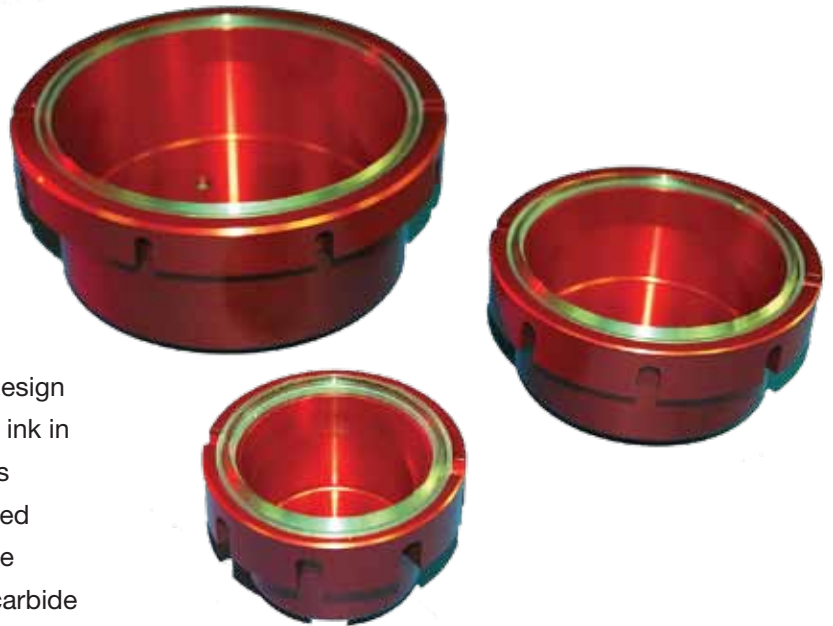

## RedStar MultiCup™ Systems

- ExpressLiner™
- RedStar MultiCup™
- Simple Changeovers
- Cost Savings

An innovative opportunity of an industry standard design has produced a revolutionary method for containing ink in a closed cup for pad printing machines. Trans Tech's RedStar™ MultiCup system, consist of of an anodized aluminum body, using the ExpressLiner™ disposable reservoir or magnet inserts, and easily replaceable carbide metal or ceramic doctor rings.

Also available: SpaceFrame™ ink cups.

The subsequent cup configuration (patent pending) features pad printing with a smaller ink reservoir thereby saving material costs as well as reducing set-up and clean-up times by using disposable cup liners. The carbide metal doctor ring fits snugly into a recessed groove of the ink cup liner, allowing it to “float” and form a single, integrated unit. The simplicity and convenience will be appreciated by pad printing operators with short production runs and frequent artwork changes.