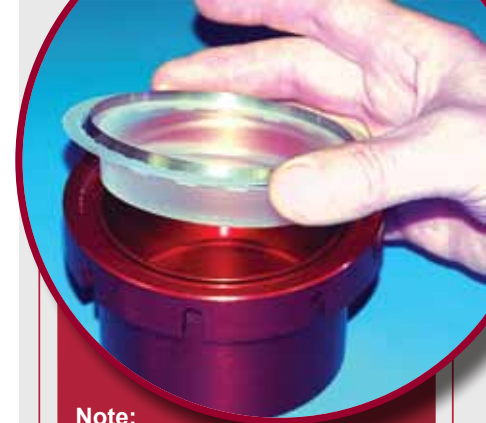

Note:

Patent pending ExpressLinners are useable with mechanical hold-down RedStar MultiCups as well as mechanical and magnetic SpaceFrames. SpaceFrames and RedStar ink cups are available for most Tampoprint pad printing equipment.